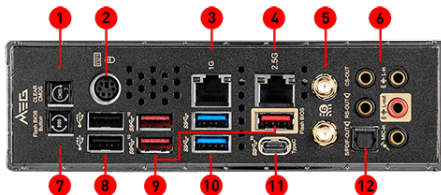

SPECIFICATIONS

Model Name	MEG Z490 ACE
CPU Support	Supports 10 th Gen Intel® Core™ and Pentium® Gold / Celeron® processors
CPU Socket	LGA 1200
Chipset	Intel® Z490 Chipset
Graphics Interface	3x PCI-E 3.0 x16 slots Support 2-way NVIDIA® SLI™ Technology / 3-way AMD® CrossFire™ Technology
Memory Support	4 DIMMs, Dual Channel DDR4-4800MHz(OC)
Expansion Slots	2x PCIe 3.0 x1 slots
Storage	3 x Turbo M.2 32Gb/s slots, supports Intel® Optane™ technology 6x SATA 6Gb/s
USB ports	1 x USB 3.2 Gen 2x2 20Gbps (Type-C) + 4 x USB 3.2 Gen 2 10Gbps (3 Type-A + 1 Type-C) + 4 x USB 3.2 Gen 1 5Gbps (Type-A) + 6 x USB 2.0
LAN	Realtek® 8125B 2.5G LAN + Intel® I219V Gigabit LAN
WiFi / BT	Intel® Wi-Fi 6 AX201, Bluetooth 5.1
Audio	8-Channel(7.1) HD Audio with Audio Boost HD
Form Factor	ATX

CONNECTIONS

1. Clear CMOS Button
2. PS/2 Keyboard / Mouse Port
3. 1G LAN
4. 2.5G LAN
5. Wi-Fi /Bluetooth Antenna Connectors
6. HD Audio Connectors
7. Flash BIOS Button
8. USB 2.0 Ports
9. USB 3.2 Gen 2 10Gbps (Type-A)
10. USB 3.2 Gen 1 5Gbps (Type-A)
11. USB 3.2 Gen 2x2 20Gbps (Type-C)
12. Optical S/PDIF-Out

FEATURES

Trois slots Turbo M.2

Ces slots PCIe Gen3 x4 assurent des performances élevées aux SSD NVMe.

M.2 Shield Frozr

La solution M.2 Shield Frozr intégrée est pensée pour garder les SSD M.2 à bonne température et empêcher le phénomène de throttling.